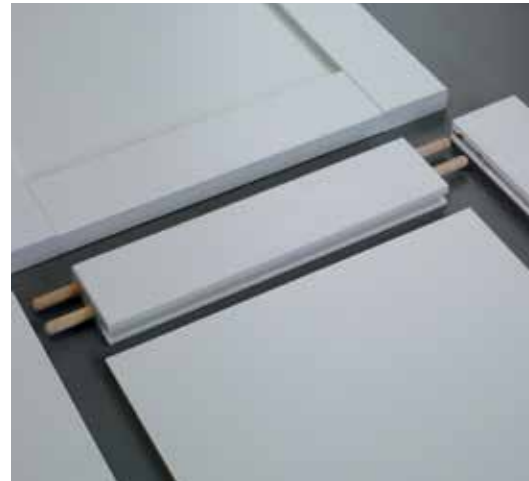

What is Purestyle?

Stable and Durable.

PureStyle combines the beauty of paint with resistance to moisture, warping, expansion and contraction, making it ideal for high moisture areas.

Engineered For Strength

Wrapped door and drawer front components offer a 5-piece construction that emulates the look of a painted door style. It's natural channel accepts fixative for improved door strength while reducing the ability for moisture to enter.

Unmatched Benefits.

With less visible changes to surface appearance due to use and aging, PureStyle offers stability and consistency over time.

A Proven Performer.

Like all Mid Continent® Pivot™ products, PureStyle has been subjected to rigorous KCMA performance testing and has met or exceeded all certification requirements.

Cleans Beautifully.

A clean cloth dampened with a solution of 5% dish soap and 95% water is all it takes to clean PureStyle cabinetry. Dry with a clean, soft cloth.

On-Trend and in Demand.

PureStyle delivers crisp, clean details and a quality finish. The added benefits of color consistency paired with the resistance to scratching, fading and surface water mean PureStyle delivers fashion without the fuss.

5-Piece Construction.

As opposed to thermofoil, which is a routed slab product, PureStyle boasts a true 5-piece construction that effectively emulates the look of painted wood cabinets.

Exceptional Finish.

PureStyle features color consistency without the unpredictable variability often seen by various wood types. The surface regularity of PureStyle results in a fashionable, clean-lined aesthetic.